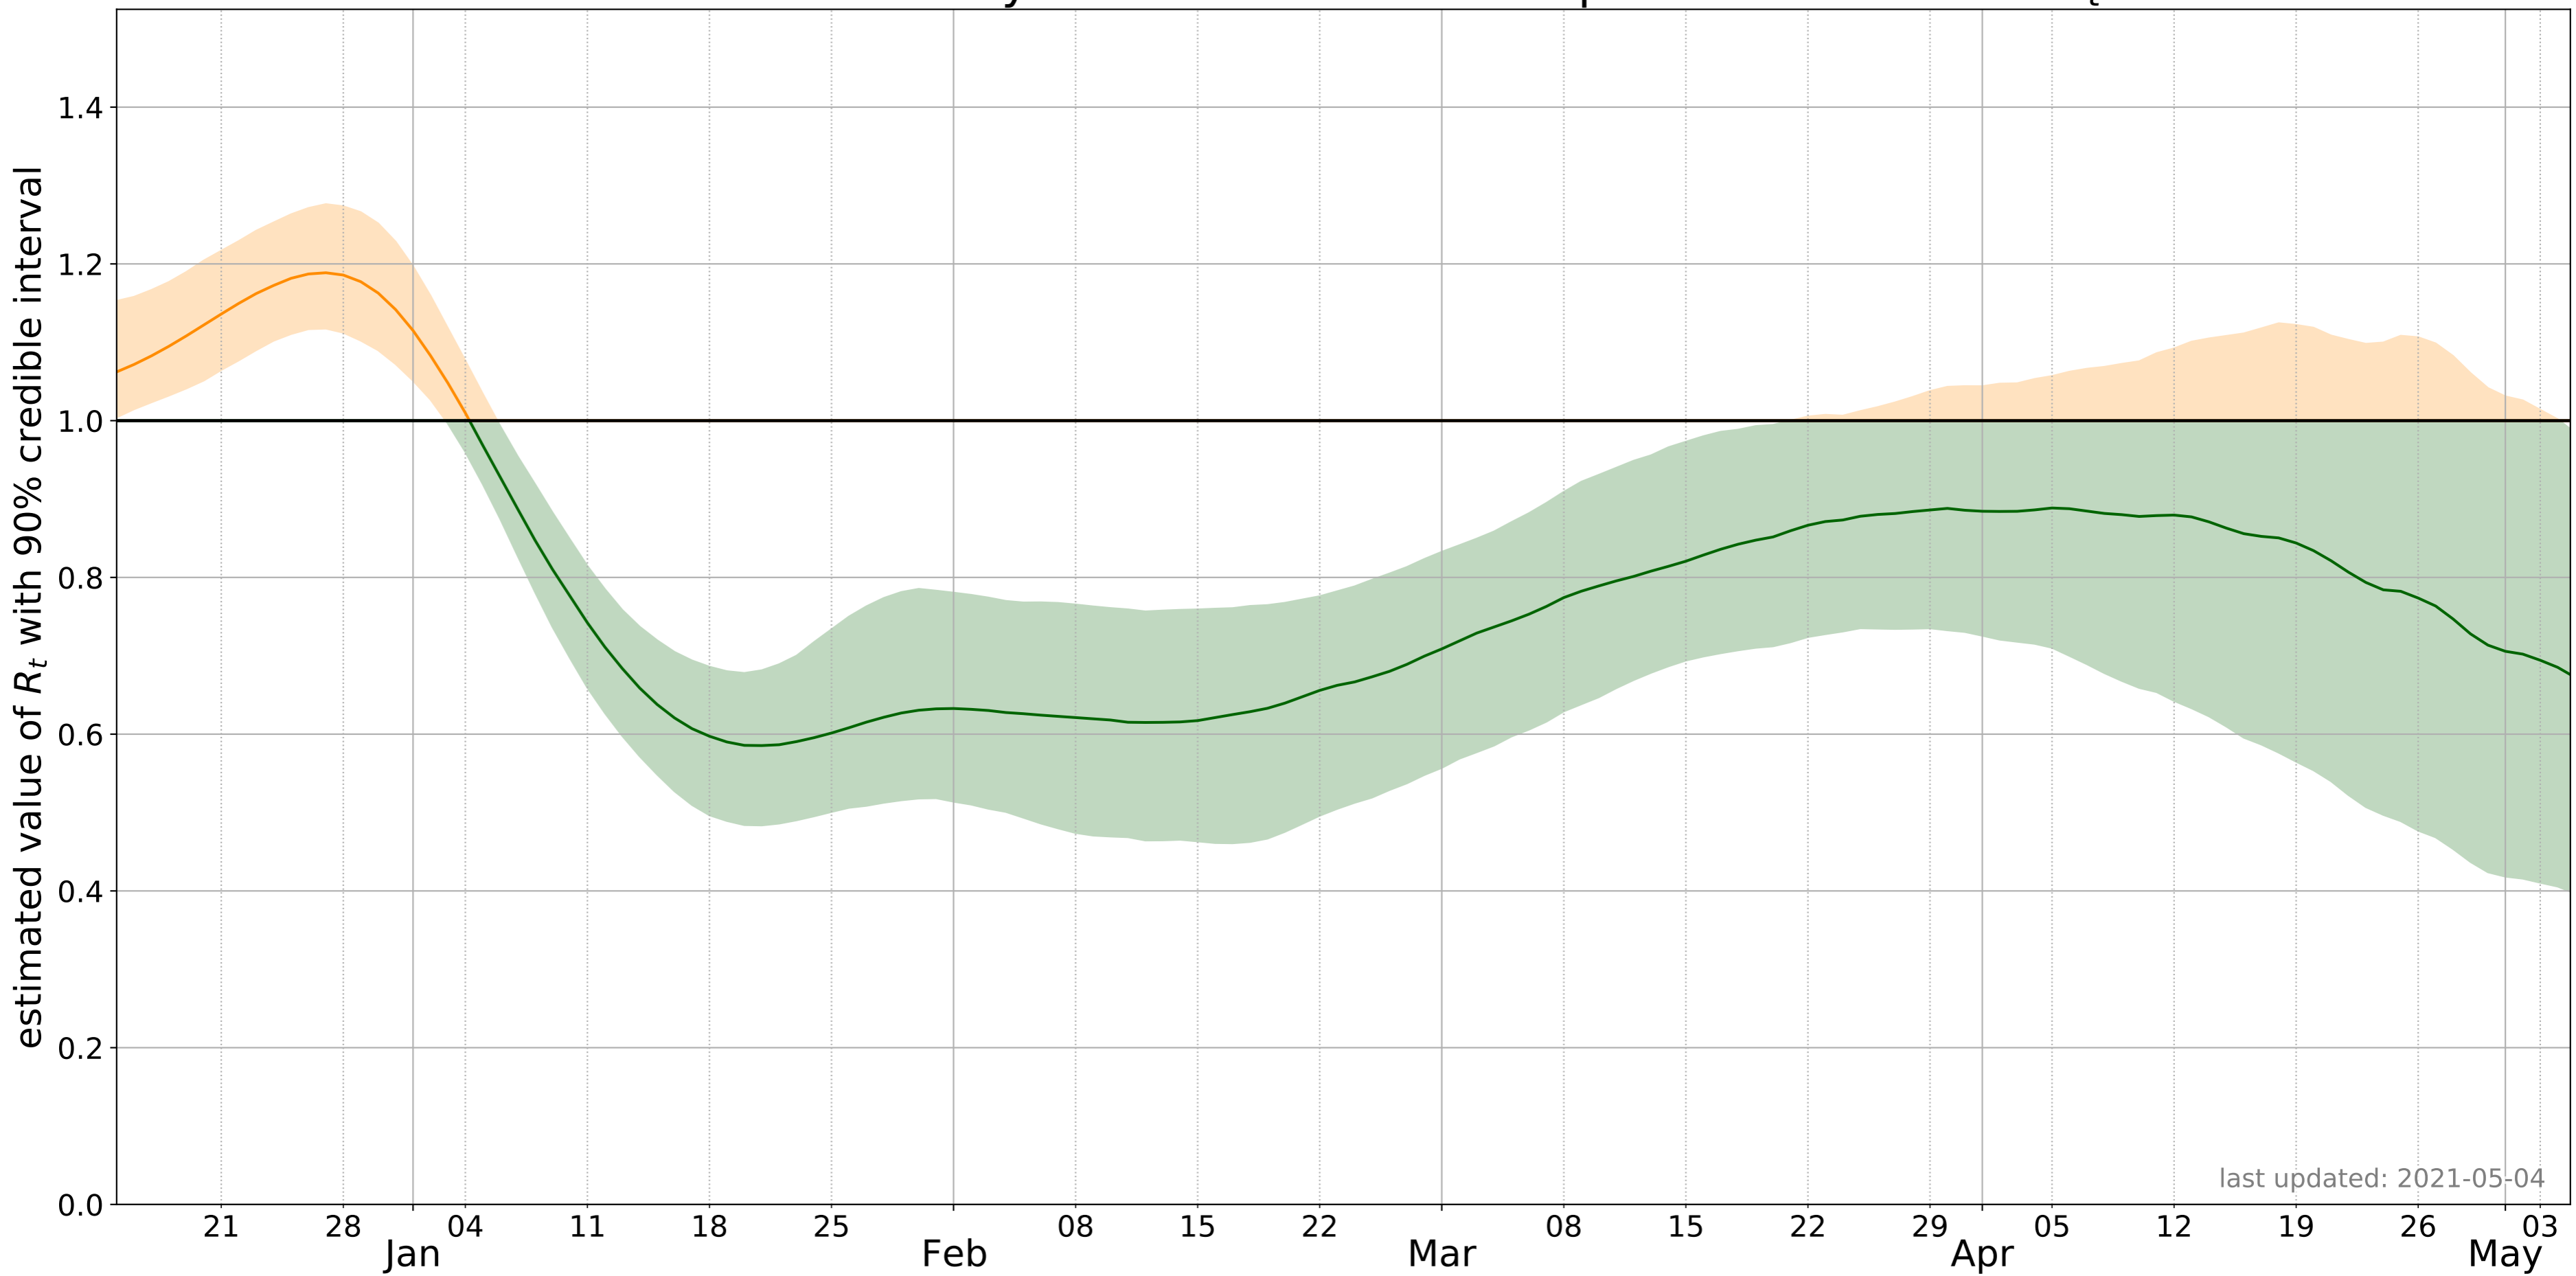

Santa Cruz County COVID-19 Effective Reproductive Number R_t

last updated: 2021-05-04