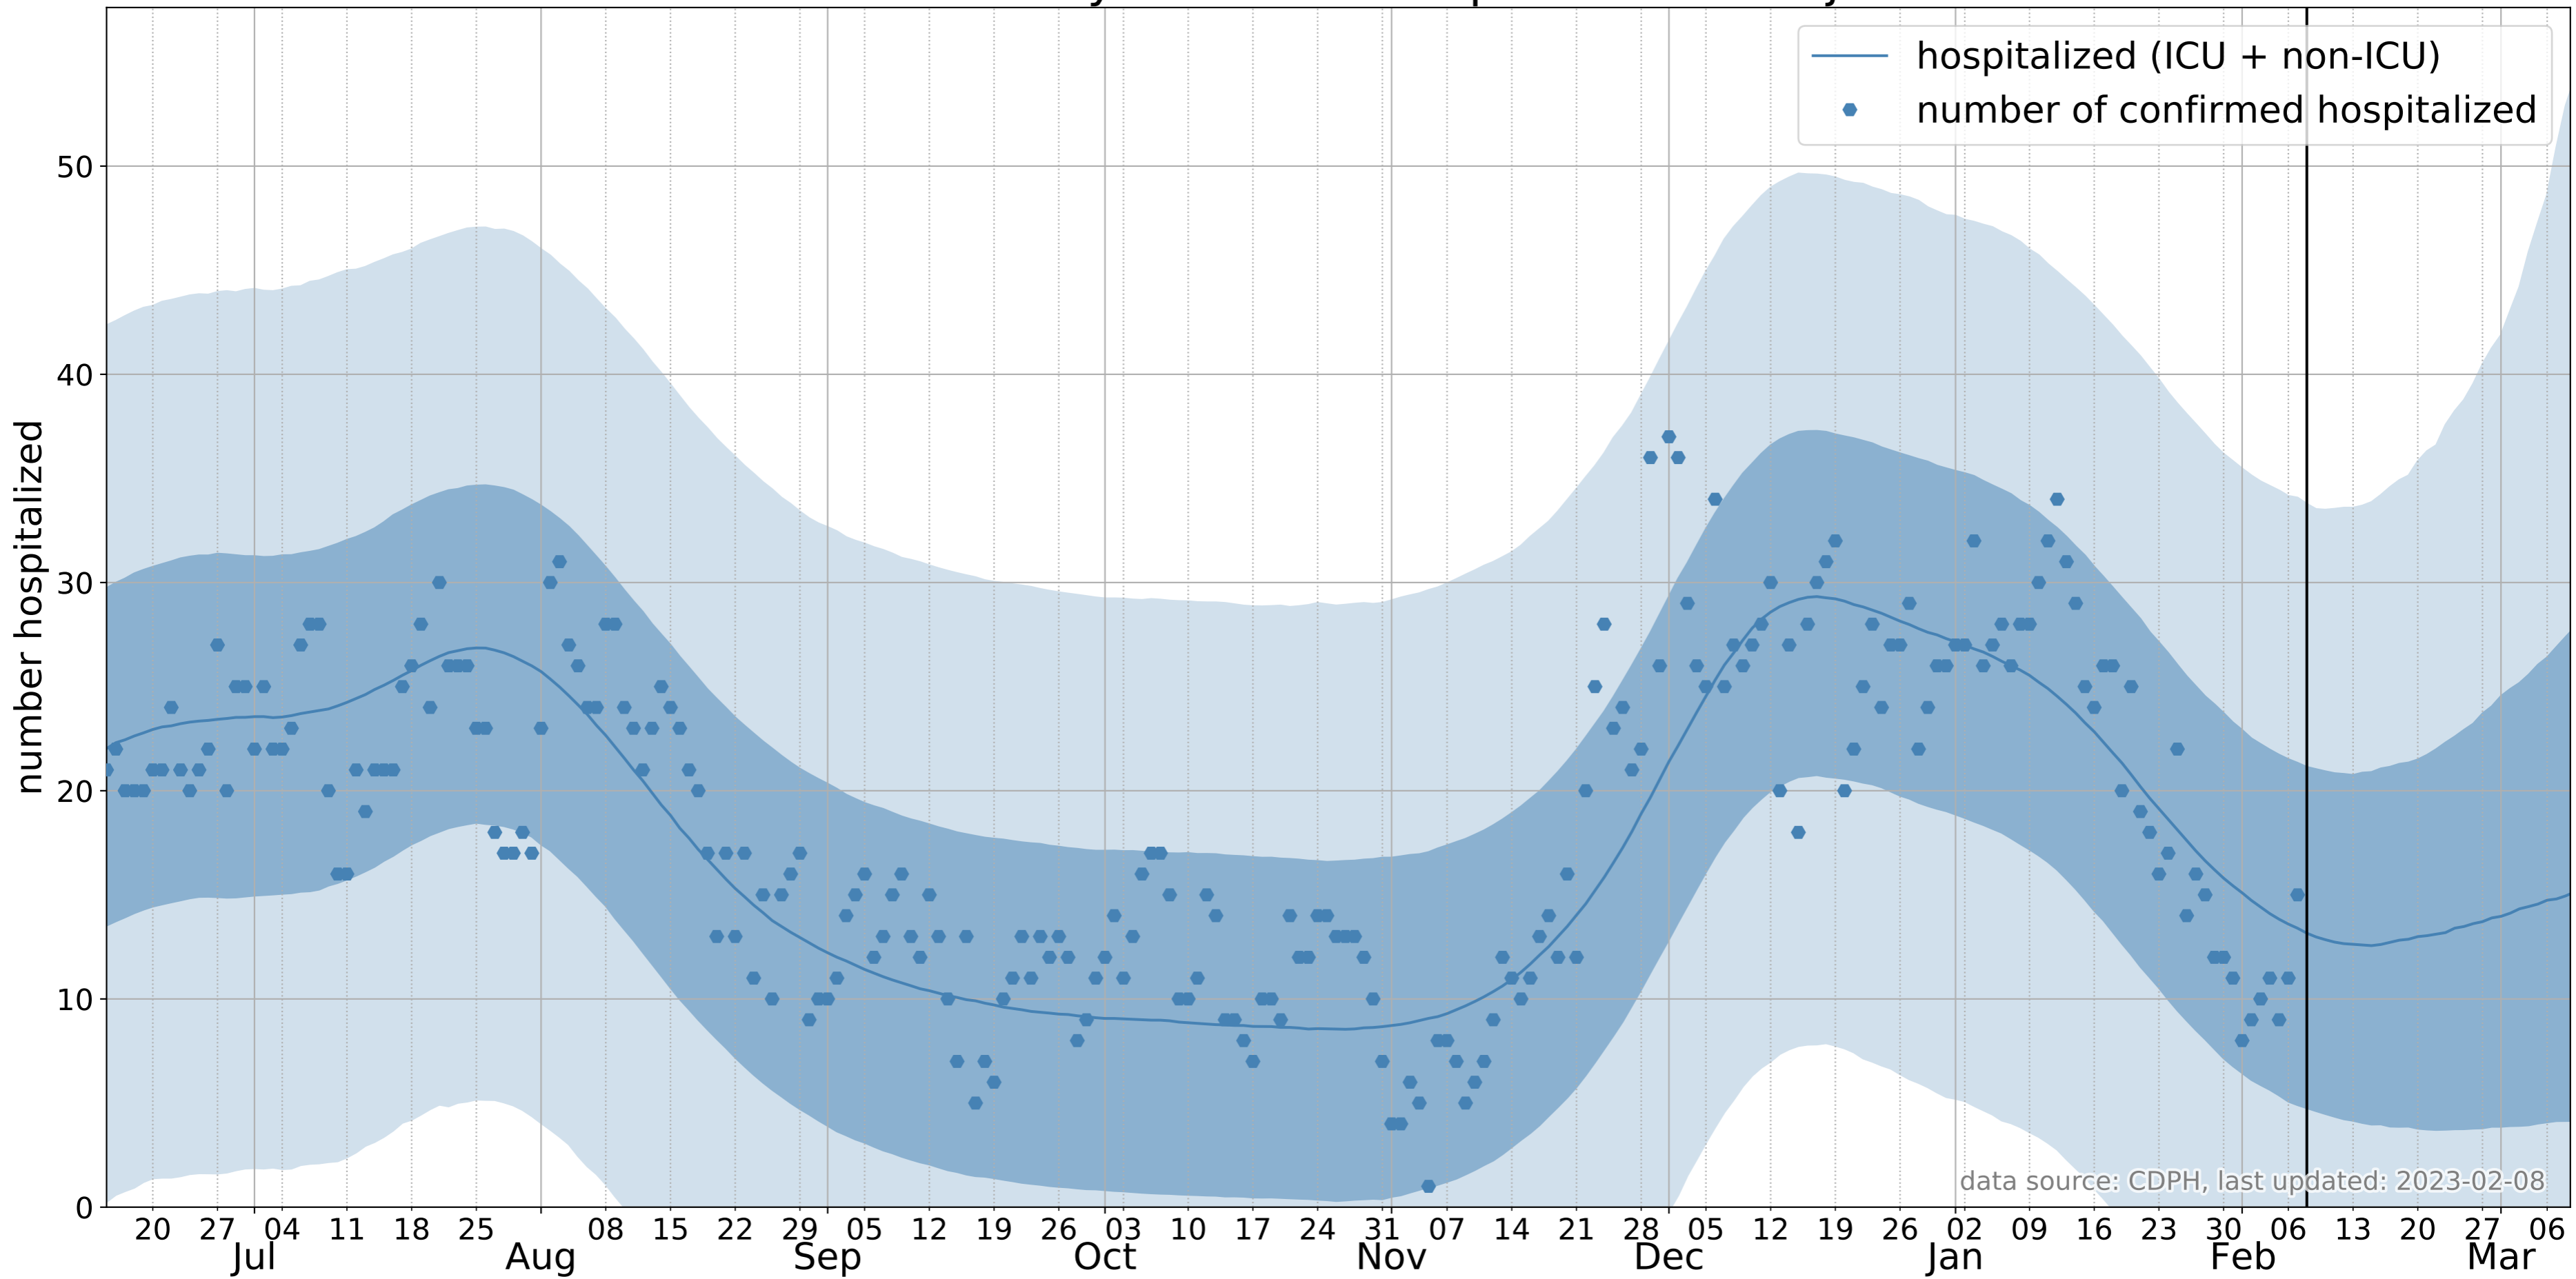

Santa Cruz County COVID-19 Hospitalization Projections

data source: CDPH, last updated: 2023-02-08